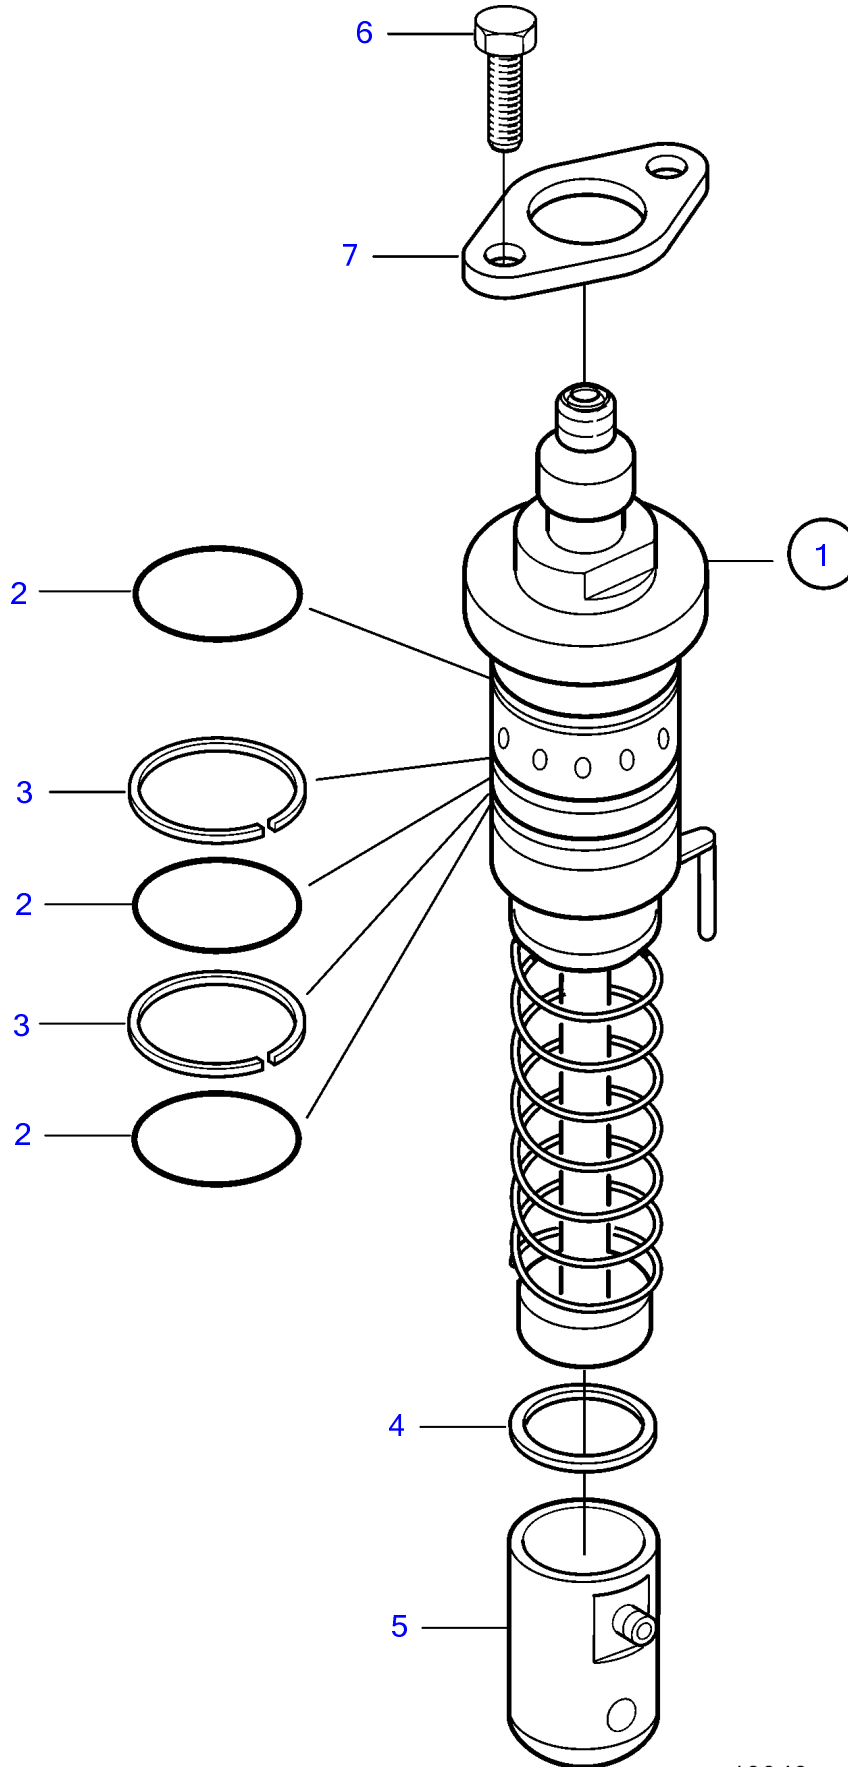

D5A-A T, D5A-A TA, D5A-B TA

D5A-A T, D5A-A TA, D5A-B TA

REF	PART NO.	QTY	DESCRIPTION	NOTES
1	20500360	4	Injection pump	
	3803967	4	Injection pump, exch	
	3803967	4	Injection pump	
2	20405907	12	• Sealing ring	
3	20405543	8	• Shim	
4	20881345	X	Shim	TH=1,0mm
	20881359	X	Shim	TH=1,1mm
	20881364	X	Shim	TH=1,2mm
	20881368	X	Shim	TH=1,3mm
	20881372	X	Shim	TH=1,4mm
	20881376	X	Shim	TH=1,5mm
	20881379	X	Shim	TH=1,6mm
	20881381	X	Shim	TH=1,7mm
	20881386	X	Shim	TH=1,8mm
	20881388	X	Shim	TH=1,9mm
	20881390	X	Shim	TH=2,0mm
	20881393	X	Shim	TH=2,1mm
	20881395	X	Shim	TH=2,2mm
	20881396	X	Shim	TH=2,3mm
	20881400	X	Shim	TH=2,4mm
	20881405	X	Shim	TH=2,5mm
	20881406	X	Shim	TH=2,6mm
	20881408	X	Shim	TH=2,7mm
	20881411	X	Shim	TH=2,8mm
	20881413	X	Shim	TH=2,9mm
	20881415	X	Shim	TH=3,0mm
	20881419	X	Shim	TH=3,1mm
	20881420	X	Shim	TH=3,2mm
	20881424	X	Shim	TH=3,3mm
	20881435	X	Shim	TH=3,4mm
	20881441	X	Shim	TH=3,5mm
	20881451	X	Shim	TH=3,6mm
	20881454	X	Shim	TH=3,7mm
5	11700392	4	Tappet	
6	20460071	8	Screw	
7	20405565	4	Flange	